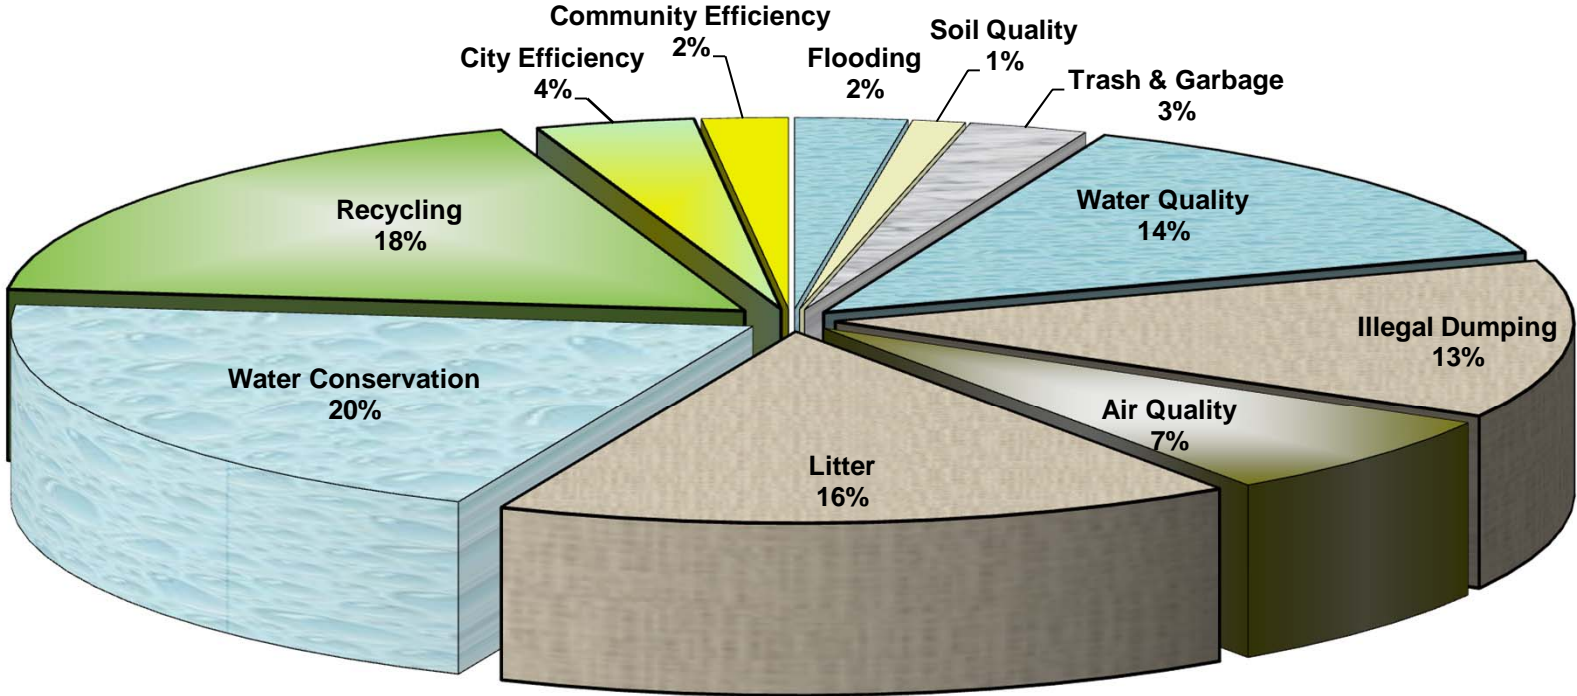

GRAPEVINE RESIDENTS PRIMARY ENVIRONMENTAL CONCERN: 2015 HHW

GRAPEVINE RESIDENTS PRIMARY ENVIRONMENTAL CONCERN: AVERAGED OVER PAST 8 YEARS

Acknowledge a Primary Concern for the Environment

Water Conservation vs. Recycling

Household Participants Grapevine Residents

HHW Chemicals Measured in Pounds

ECC Recyclables Measured in Pounds

Paint Measured in Pounds

Light Bulbs Number of Bulbs

USED OIL Measured in Pounds

ANTIFREEZE

Measured in Pounds