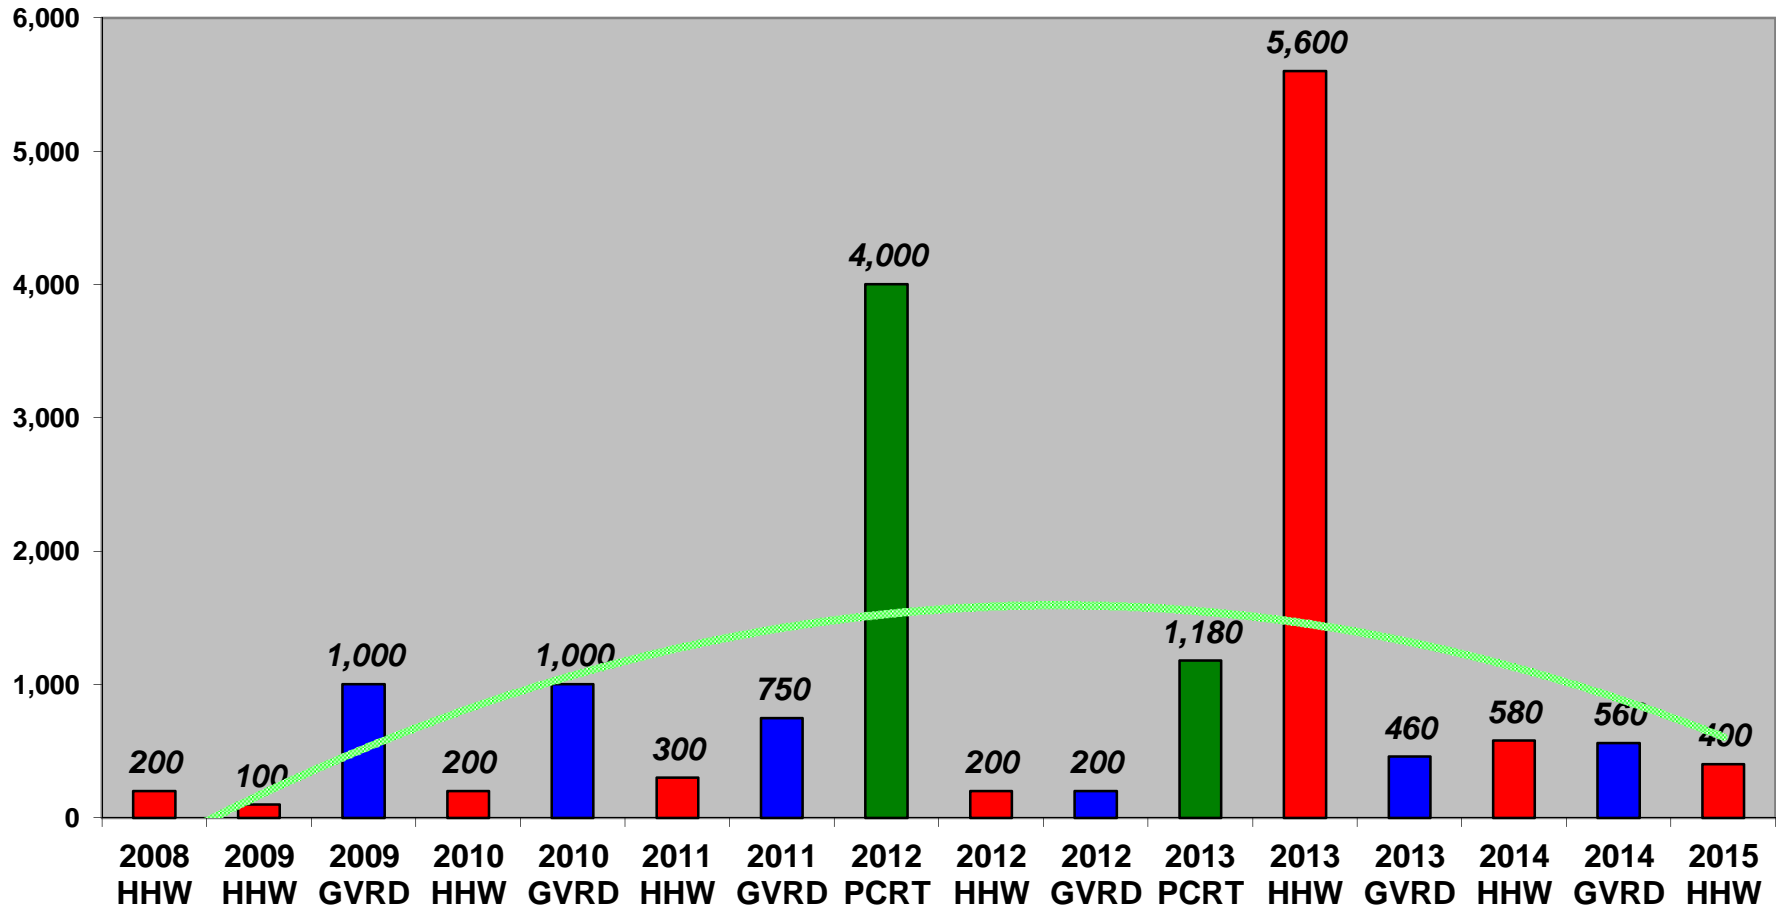

Household Participants Grapevine Residents

HHW Chemicals Measured in Pounds

ECC Recyclables Measured in Pounds

Paint Measured in Pounds

Light Bulbs Number of Bulbs

USED OIL Measured in Pounds

ANTIFREEZE

Measured in Pounds

Batteries Measured in Pounds

Electronics Measured in Pounds

SHREDDING

Measured in Pounds

SINGLE STREAM RECYCLING

Measured in Pounds

EYE GLASSES

Measured in Number of Glasses