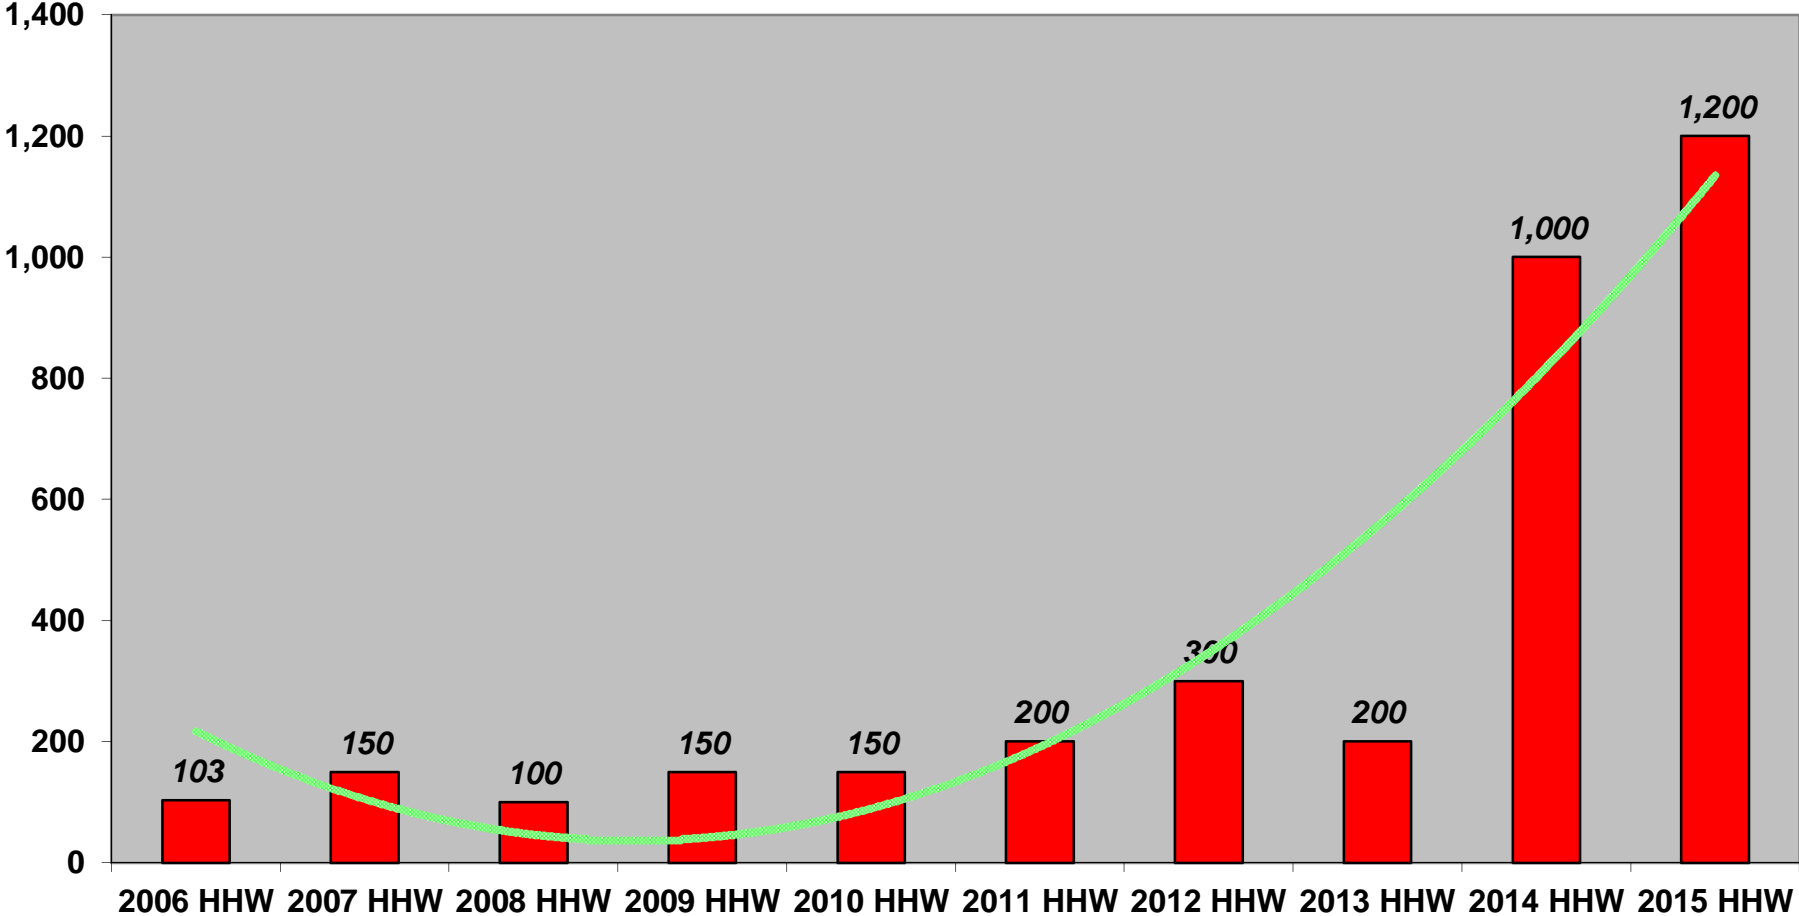

Household Participants Grapevine Residents

HHW Chemicals Measured in Pounds

ECC Recyclables Measured in Pounds

Paint Measured in Pounds

Light Bulbs Number of Bulbs

USED OIL Measured in Pounds

ANTIFREEZE

Measured in Pounds

Batteries Measured in Pounds

Electronics Measured in Pounds

SHREDDING

Measured in Pounds

SINGLE STREAM RECYCLING

Measured in Pounds

EYE GLASSES

Measured in Number of Glasses