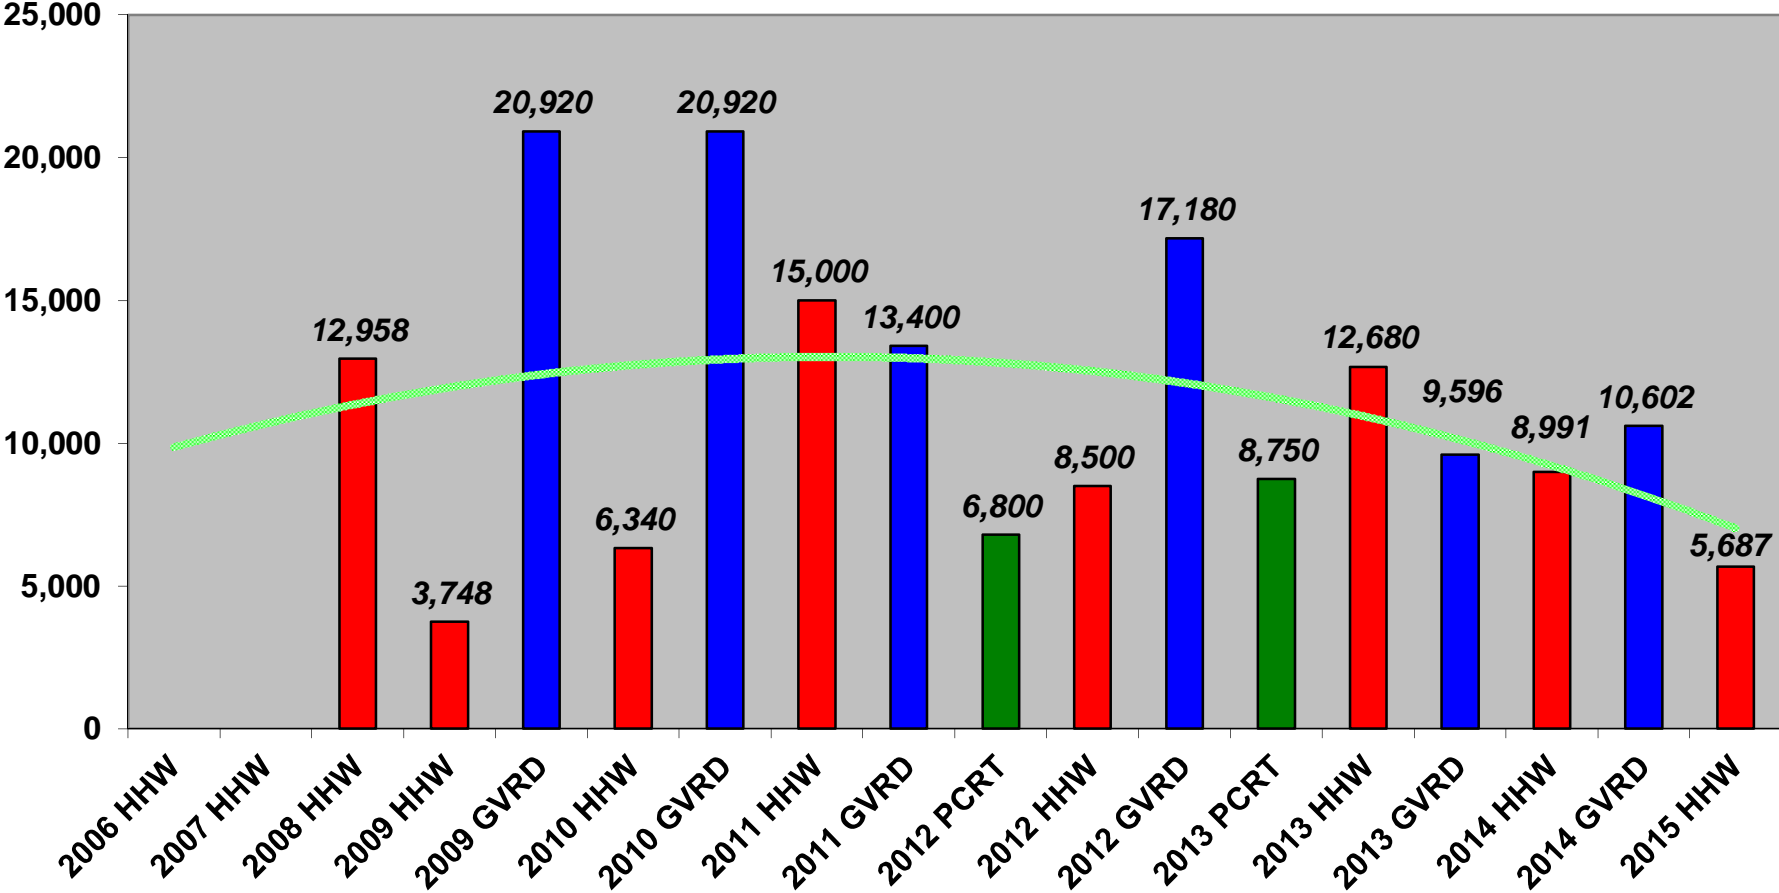

Household Participants Grapevine Residents

HHW Chemicals Measured in Pounds

ECC Recyclables Measured in Pounds

Paint Measured in Pounds

Light Bulbs Number of Bulbs

USED OIL Measured in Pounds

ANTIFREEZE

Measured in Pounds

Batteries Measured in Pounds

Electronics Measured in Pounds

SHREDDING

Measured in Pounds

SINGLE STREAM RECYCLING

Measured in Pounds

EYE GLASSES

Measured in Number of Glasses