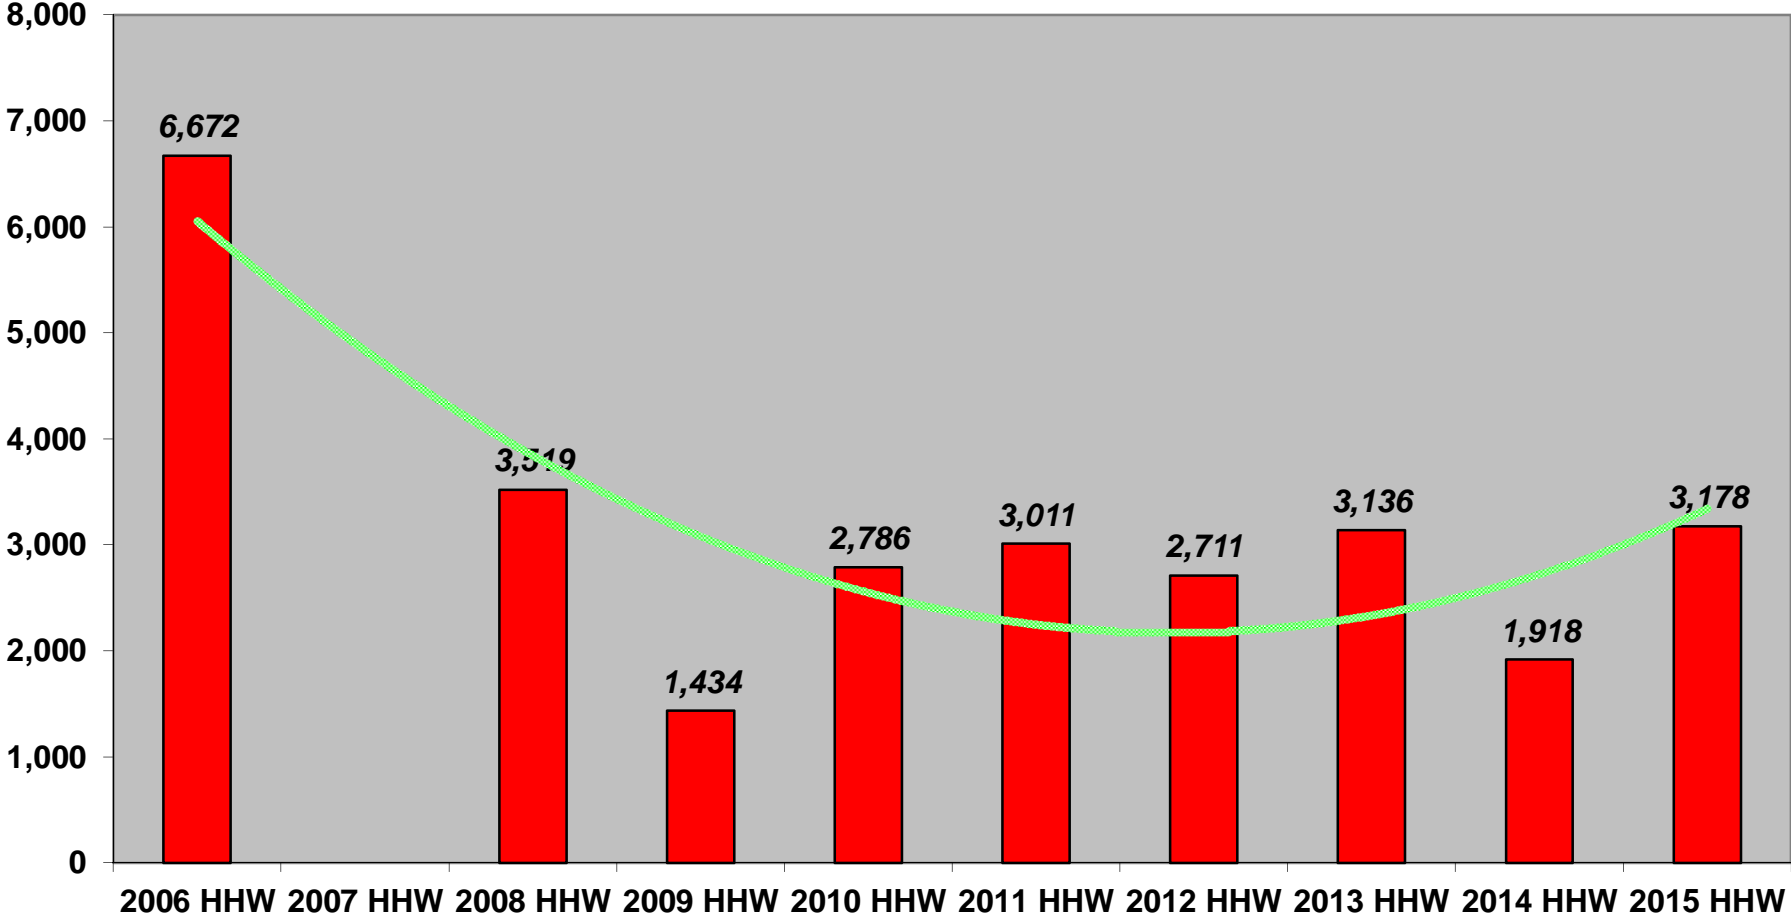

Household Participants Grapevine Residents

HHW Chemicals Measured in Pounds

ECC Recyclables Measured in Pounds

Paint Measured in Pounds

Light Bulbs Number of Bulbs

USED OIL Measured in Pounds

ANTIFREEZE

Measured in Pounds

Batteries Measured in Pounds

Electronics Measured in Pounds

SHREDDING

Measured in Pounds

SINGLE STREAM RECYCLING

Measured in Pounds

EYE GLASSES

Measured in Number of Glasses