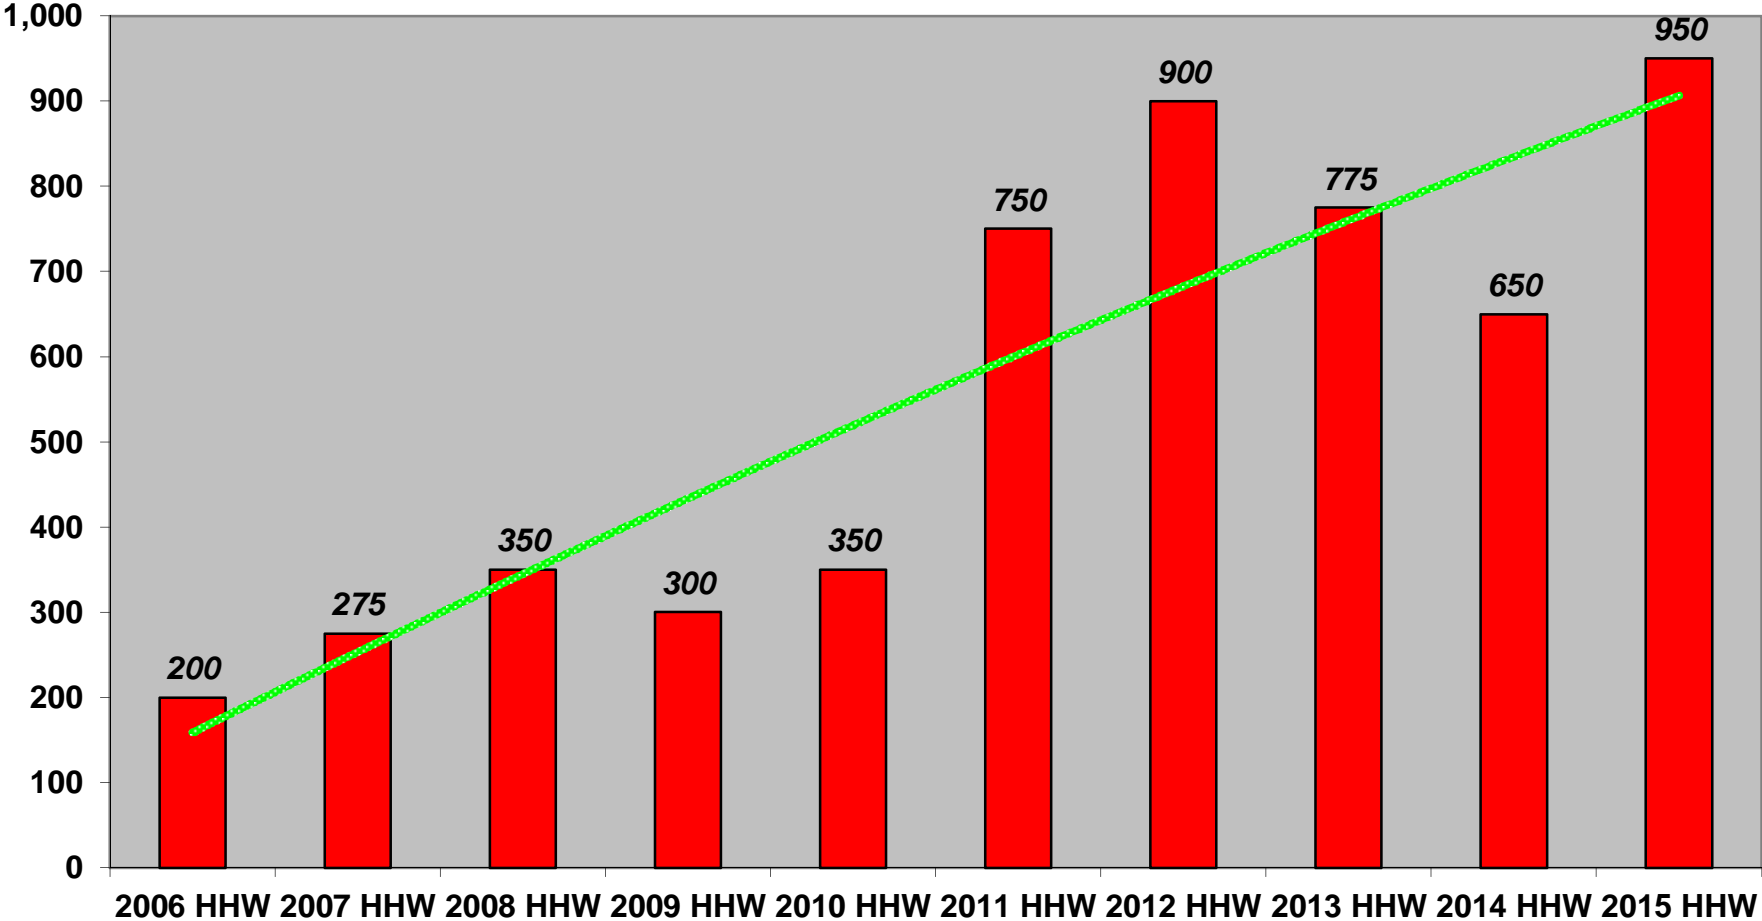

GRAPEVINE RESIDENTS PRIMARY ENVIRONMENTAL CONCERN: 2015 HHW

GRAPEVINE RESIDENTS PRIMARY ENVIRONMENTAL CONCERN: AVERAGED OVER PAST 8 YEARS

Acknowledge a Primary Concern for the Environment

Water Conservation vs. Recycling

Household Participants Grapevine Residents

HHW Chemicals Measured in Pounds

ECC Recyclables Measured in Pounds

Paint Measured in Pounds

Light Bulbs Number of Bulbs

USED OIL Measured in Pounds

ANTIFREEZE

Measured in Pounds