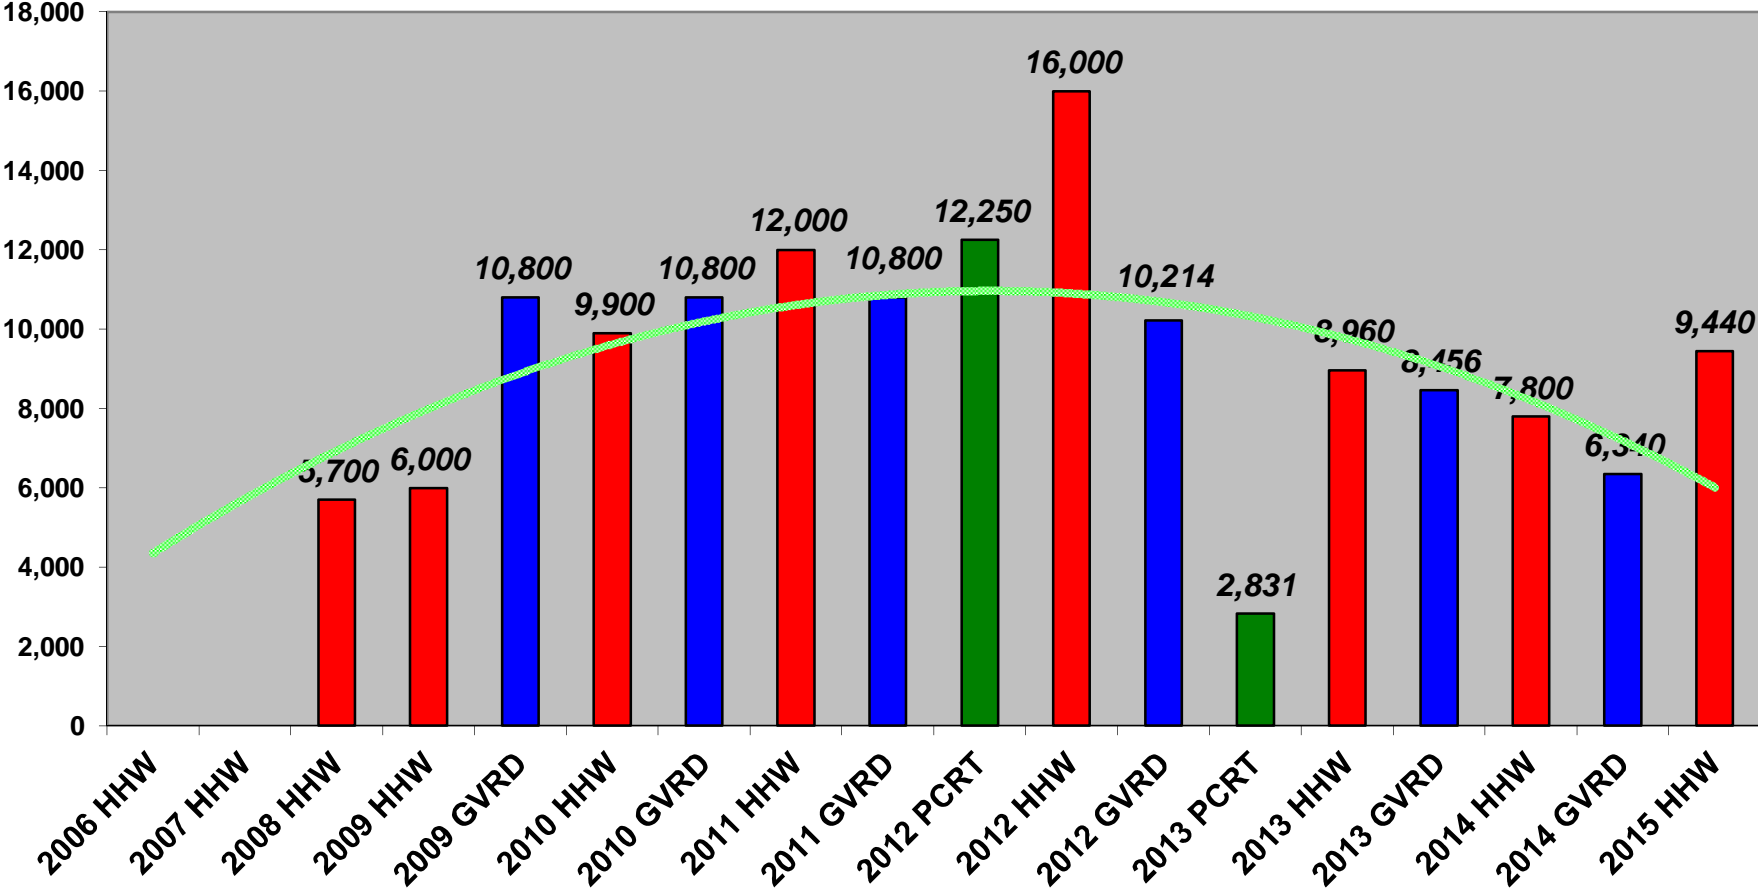

Household Participants Grapevine Residents

HHW Chemicals Measured in Pounds

ECC Recyclables Measured in Pounds

Paint Measured in Pounds

Light Bulbs Number of Bulbs

USED OIL Measured in Pounds

ANTIFREEZE

Measured in Pounds

Batteries Measured in Pounds

Electronics Measured in Pounds

SHREDDING

Measured in Pounds

SINGLE STREAM RECYCLING

Measured in Pounds

EYE GLASSES

Measured in Number of Glasses