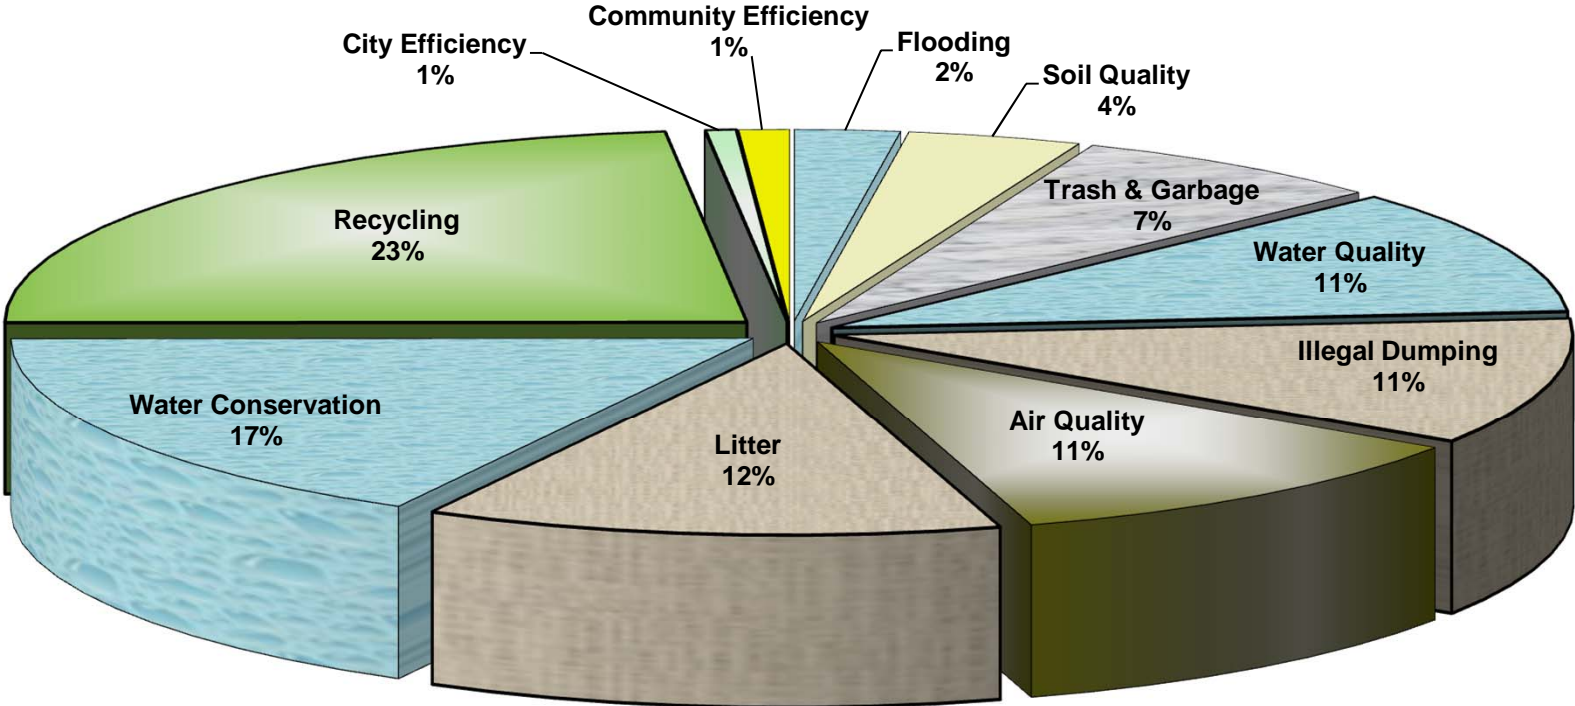

GRAPEVINE RESIDENTS PRIMARY ENVIRONMENTAL CONCERN: 2015 HHW

GRAPEVINE RESIDENTS PRIMARY ENVIRONMENTAL CONCERN: AVERAGED OVER PAST 8 YEARS

Acknowledge a Primary Concern for the Environment

Water Conservation vs. Recycling

Household Participants Grapevine Residents

HHW Chemicals Measured in Pounds

ECC Recyclables Measured in Pounds

Paint Measured in Pounds

Light Bulbs Number of Bulbs

USED OIL Measured in Pounds

ANTIFREEZE

Measured in Pounds