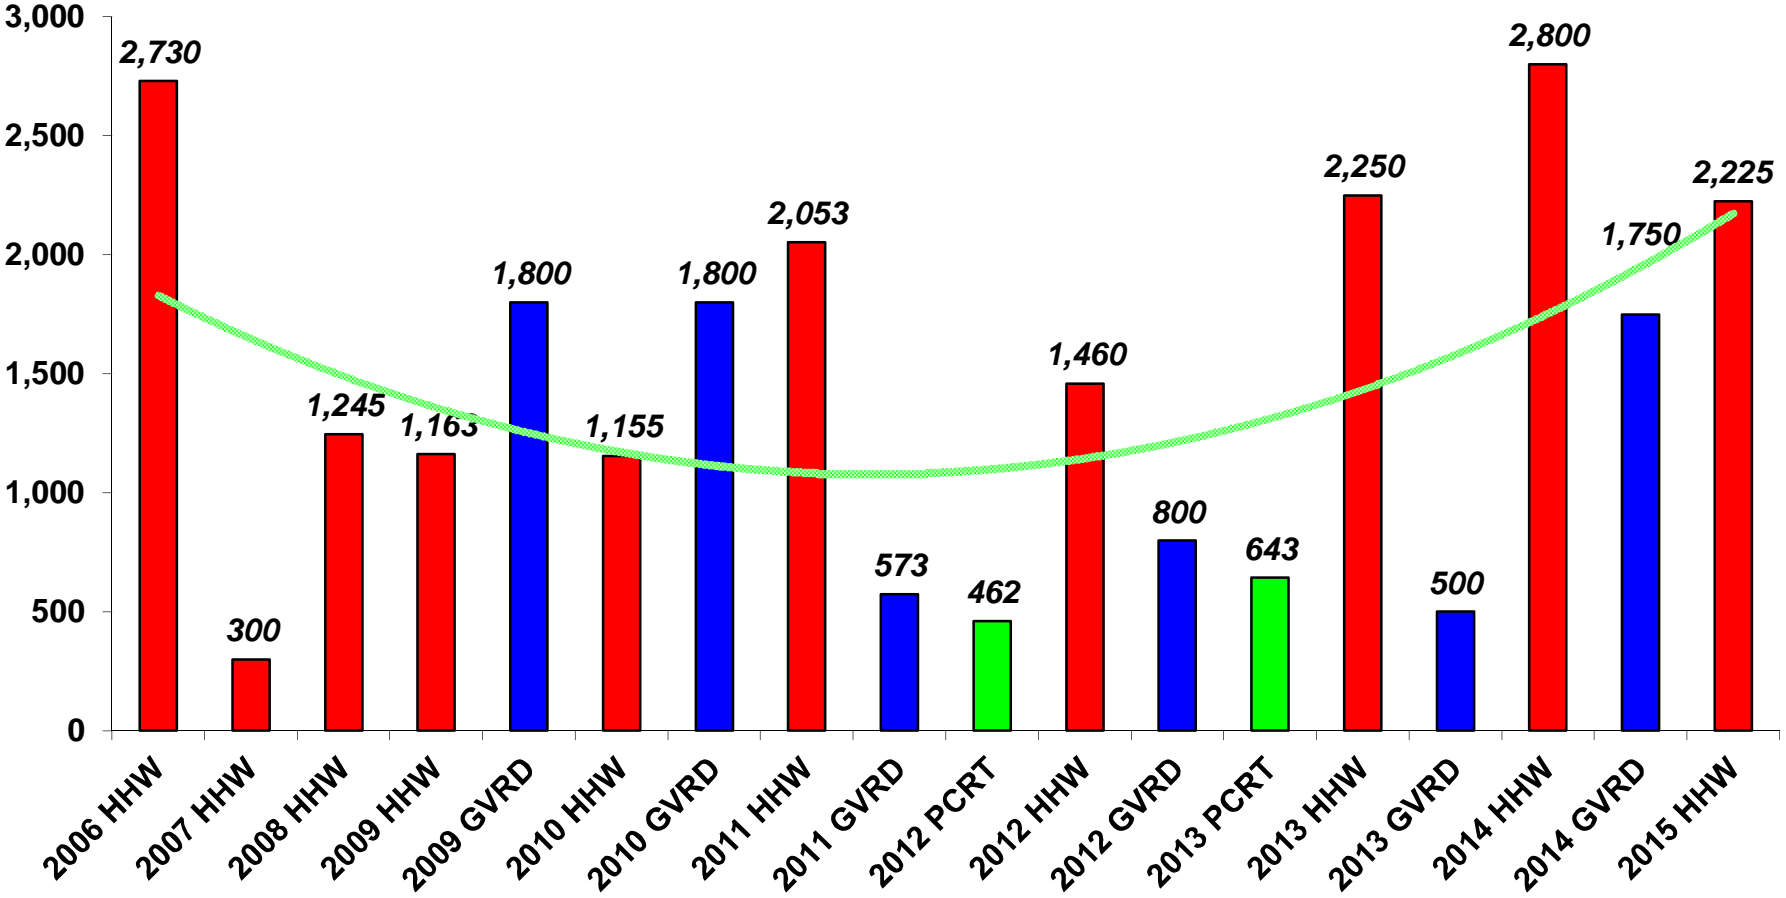

Household Participants Grapevine Residents

HHW Chemicals Measured in Pounds

ECC Recyclables Measured in Pounds

Paint Measured in Pounds

Light Bulbs Number of Bulbs

USED OIL Measured in Pounds

ANTIFREEZE

Measured in Pounds

Batteries Measured in Pounds

Electronics Measured in Pounds

SHREDDING

Measured in Pounds

SINGLE STREAM RECYCLING

Measured in Pounds

EYE GLASSES

Measured in Number of Glasses