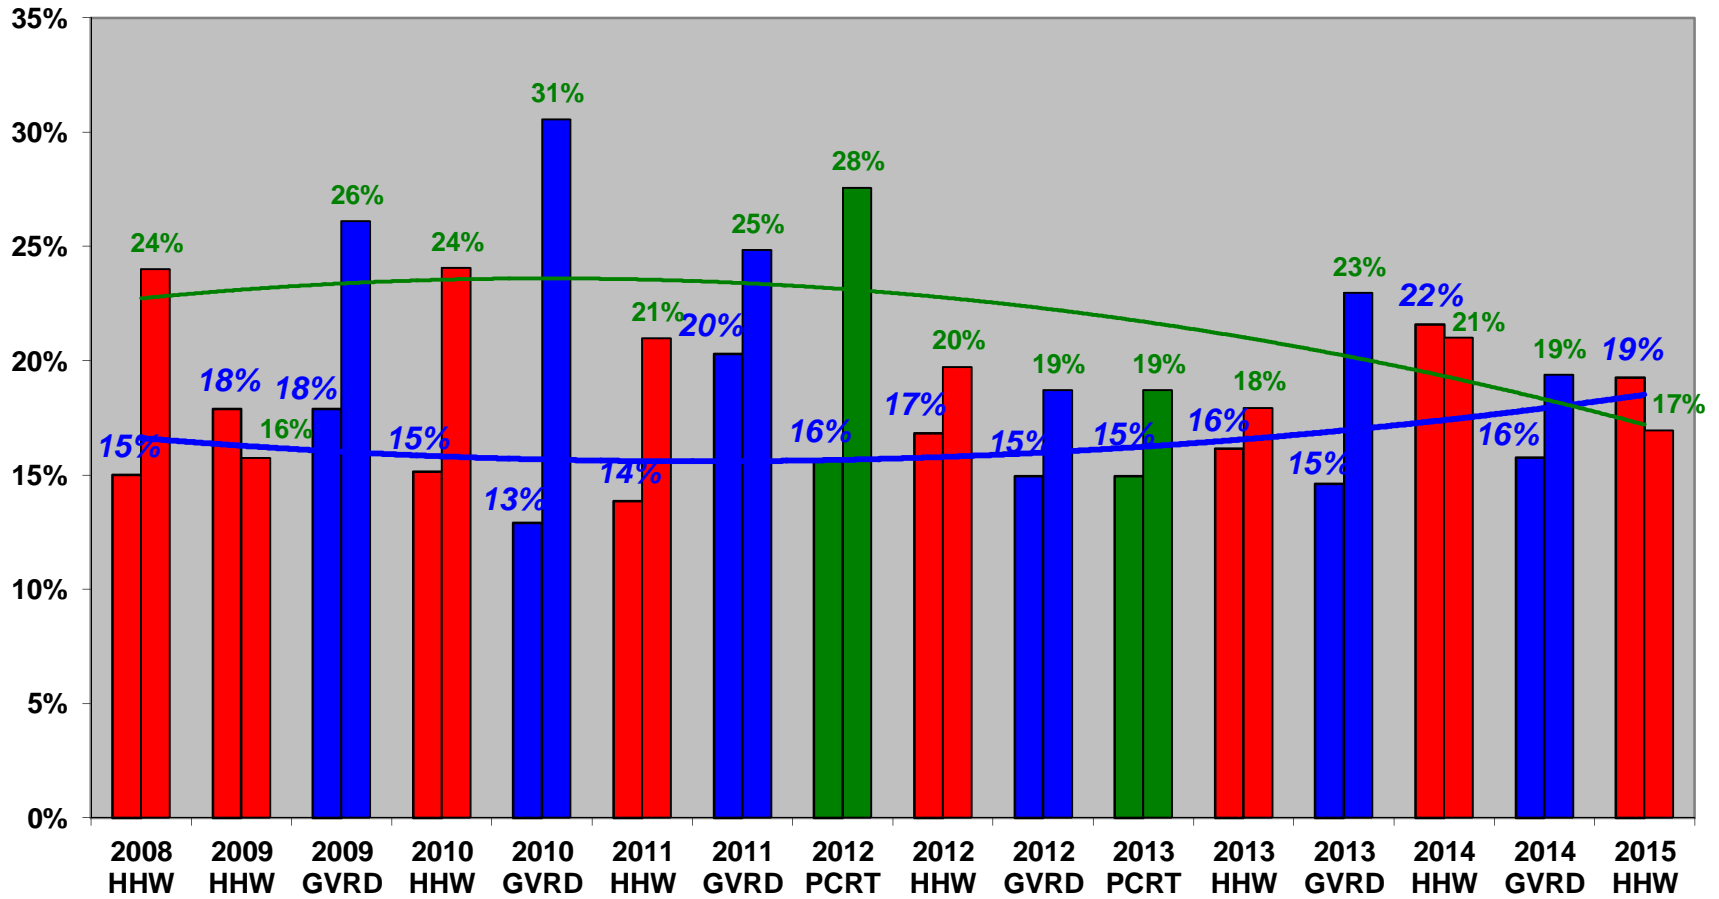

GRAPEVINE RESIDENTS PRIMARY ENVIRONMENTAL CONCERN: 2015 HHW

GRAPEVINE RESIDENTS PRIMARY ENVIRONMENTAL CONCERN: AVERAGED OVER PAST 8 YEARS

Acknowledge a Primary Concern for the Environment

Water Conservation vs. Recycling

Household Participants Grapevine Residents

HHW Chemicals Measured in Pounds

ECC Recyclables Measured in Pounds

Paint Measured in Pounds

Light Bulbs Number of Bulbs

USED OIL Measured in Pounds

ANTIFREEZE

Measured in Pounds