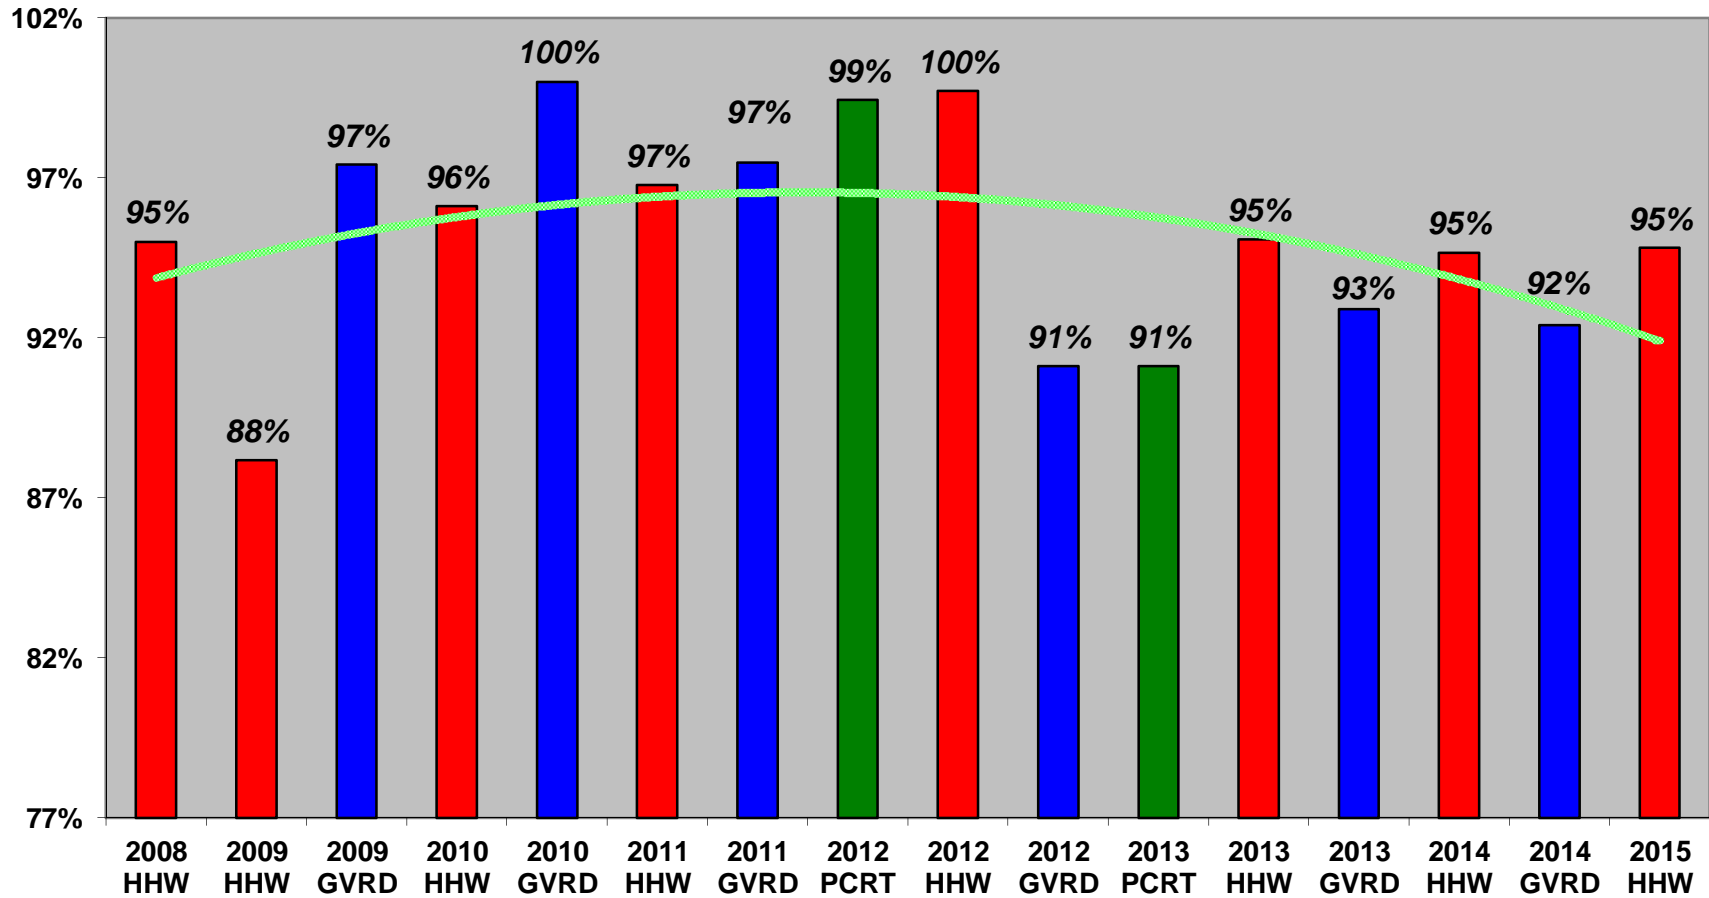

GRAPEVINE RESIDENTS PRIMARY ENVIRONMENTAL CONCERN: 2015 HHW

GRAPEVINE RESIDENTS PRIMARY ENVIRONMENTAL CONCERN: AVERAGED OVER PAST 8 YEARS

Acknowledge a Primary Concern for the Environment

Water Conservation vs. Recycling

Household Participants Grapevine Residents

HHW Chemicals Measured in Pounds

ECC Recyclables Measured in Pounds

Paint Measured in Pounds

Light Bulbs Number of Bulbs

USED OIL Measured in Pounds

ANTIFREEZE

Measured in Pounds