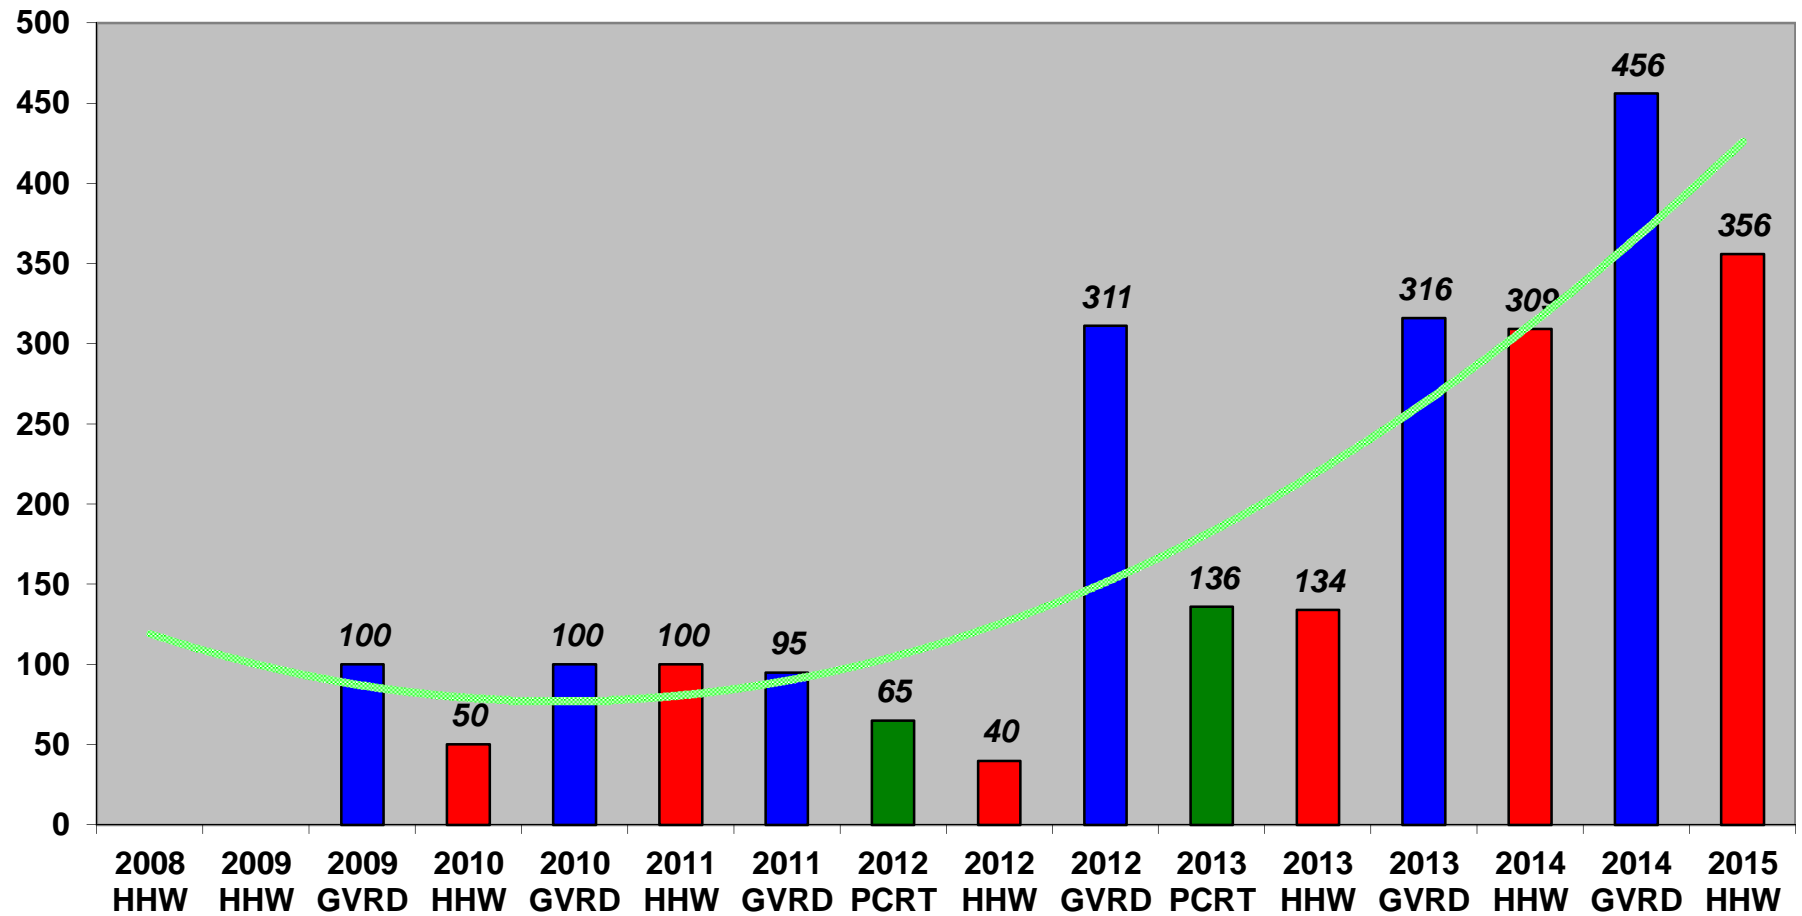

INK / TONER CARTRIDGES

Measured in Number of Units