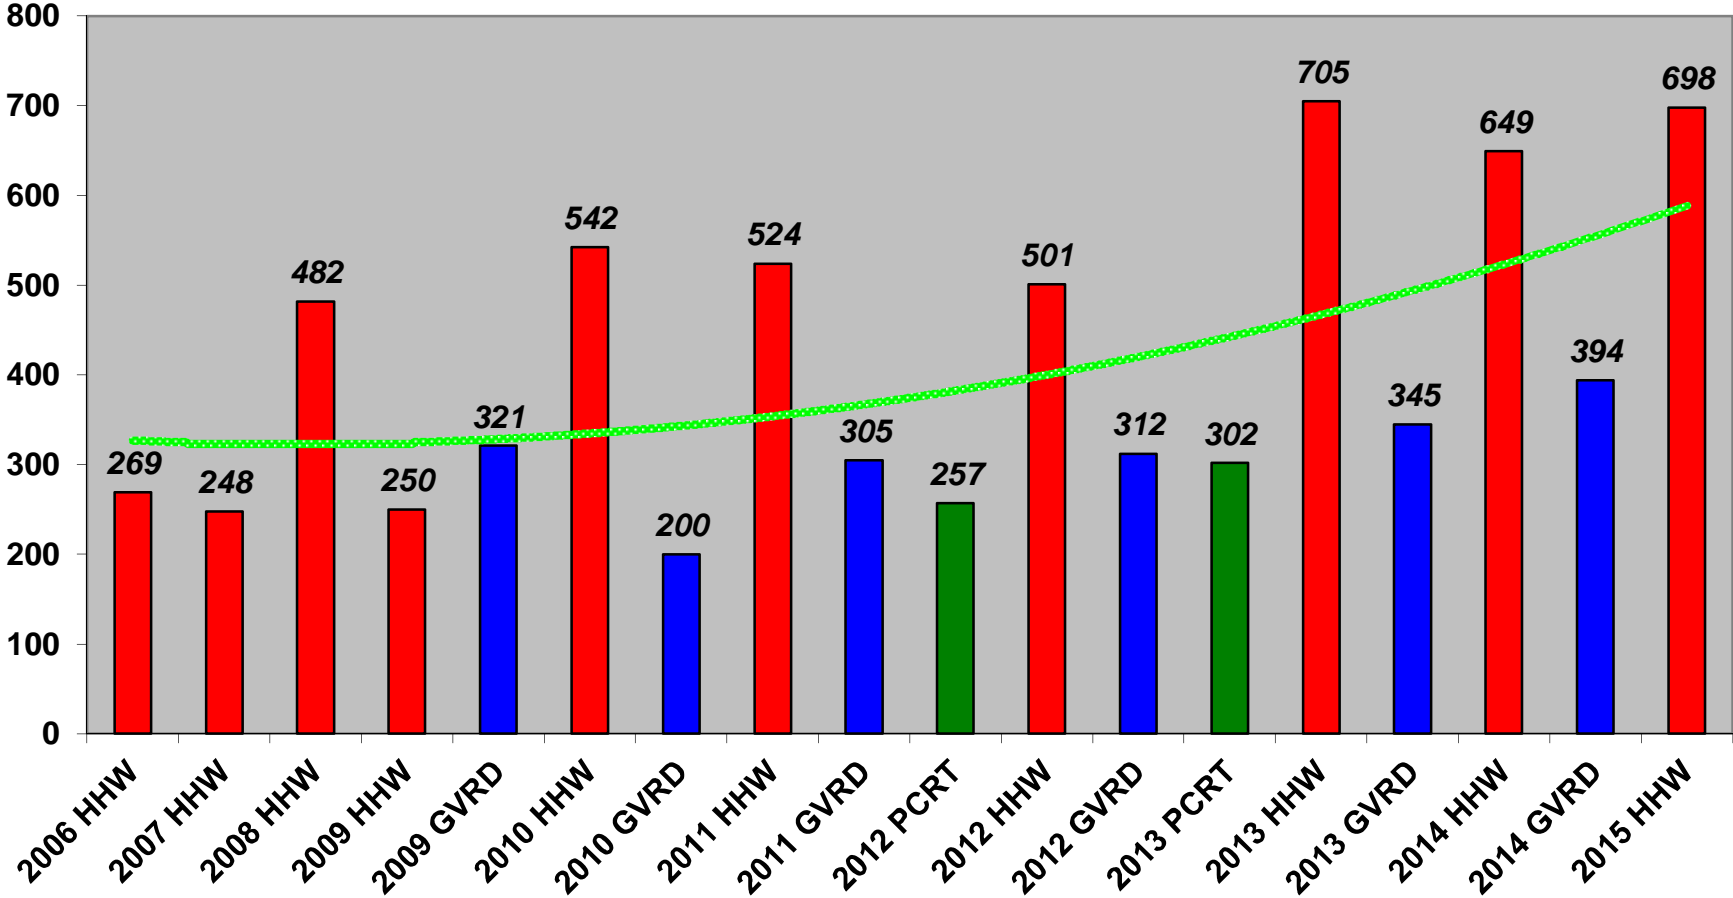

GRAPEVINE RESIDENTS PRIMARY ENVIRONMENTAL CONCERN: 2015 HHW

GRAPEVINE RESIDENTS PRIMARY ENVIRONMENTAL CONCERN: AVERAGED OVER PAST 8 YEARS

Acknowledge a Primary Concern for the Environment

Water Conservation vs. Recycling

Household Participants Grapevine Residents

HHW Chemicals Measured in Pounds

ECC Recyclables Measured in Pounds

Paint Measured in Pounds

Light Bulbs Number of Bulbs

USED OIL Measured in Pounds

ANTIFREEZE

Measured in Pounds