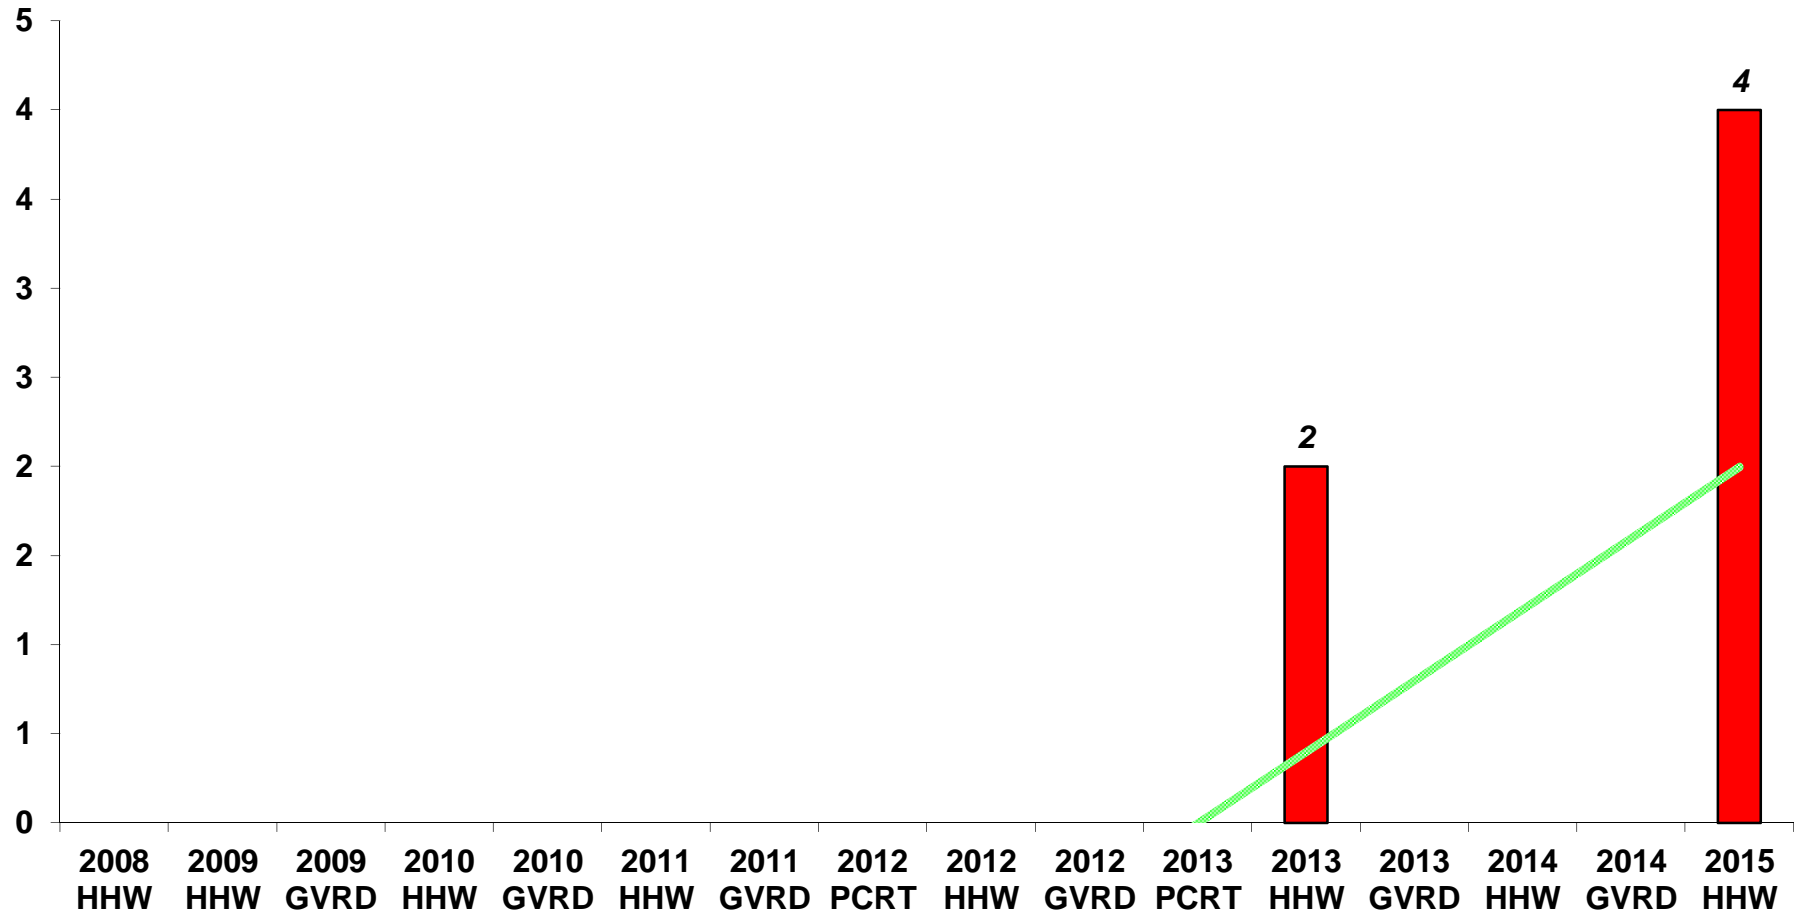

HEARING AIDS

Measured in Number of Hearing Aids