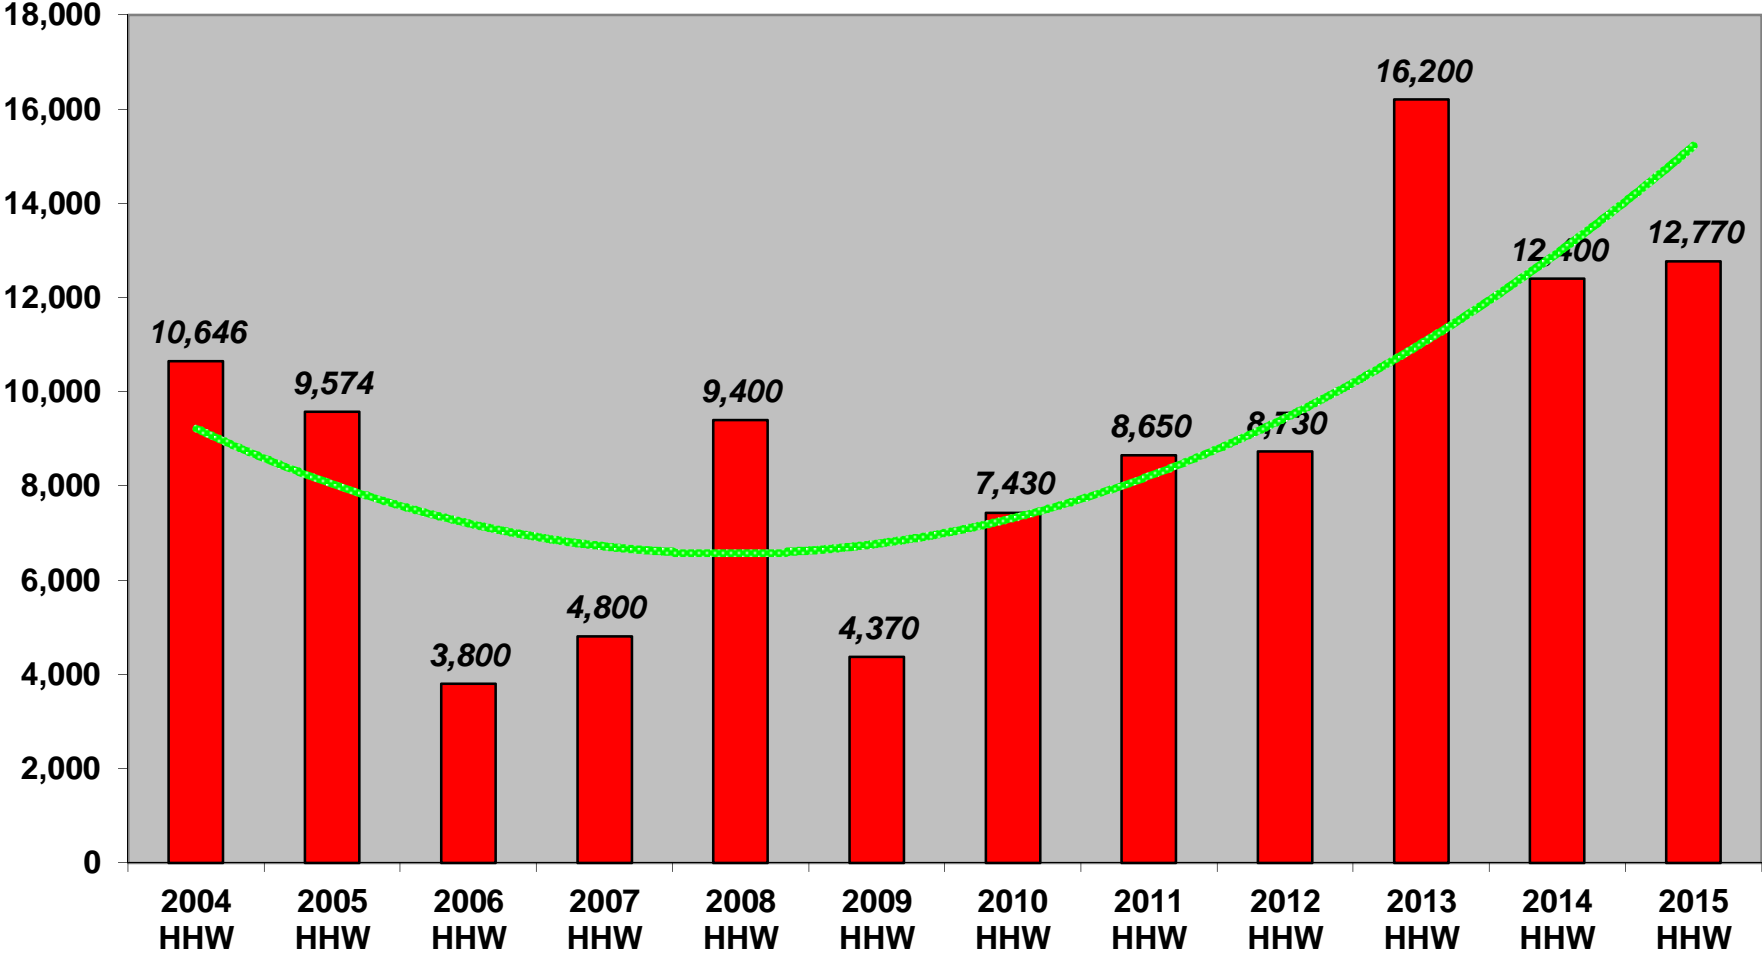

GRAPEVINE RESIDENTS PRIMARY ENVIRONMENTAL CONCERN: 2015 HHW

GRAPEVINE RESIDENTS PRIMARY ENVIRONMENTAL CONCERN: AVERAGED OVER PAST 8 YEARS

Acknowledge a Primary Concern for the Environment

Water Conservation vs. Recycling

Household Participants Grapevine Residents

HHW Chemicals Measured in Pounds

ECC Recyclables Measured in Pounds

Paint Measured in Pounds

Light Bulbs Number of Bulbs

USED OIL Measured in Pounds

ANTIFREEZE

Measured in Pounds